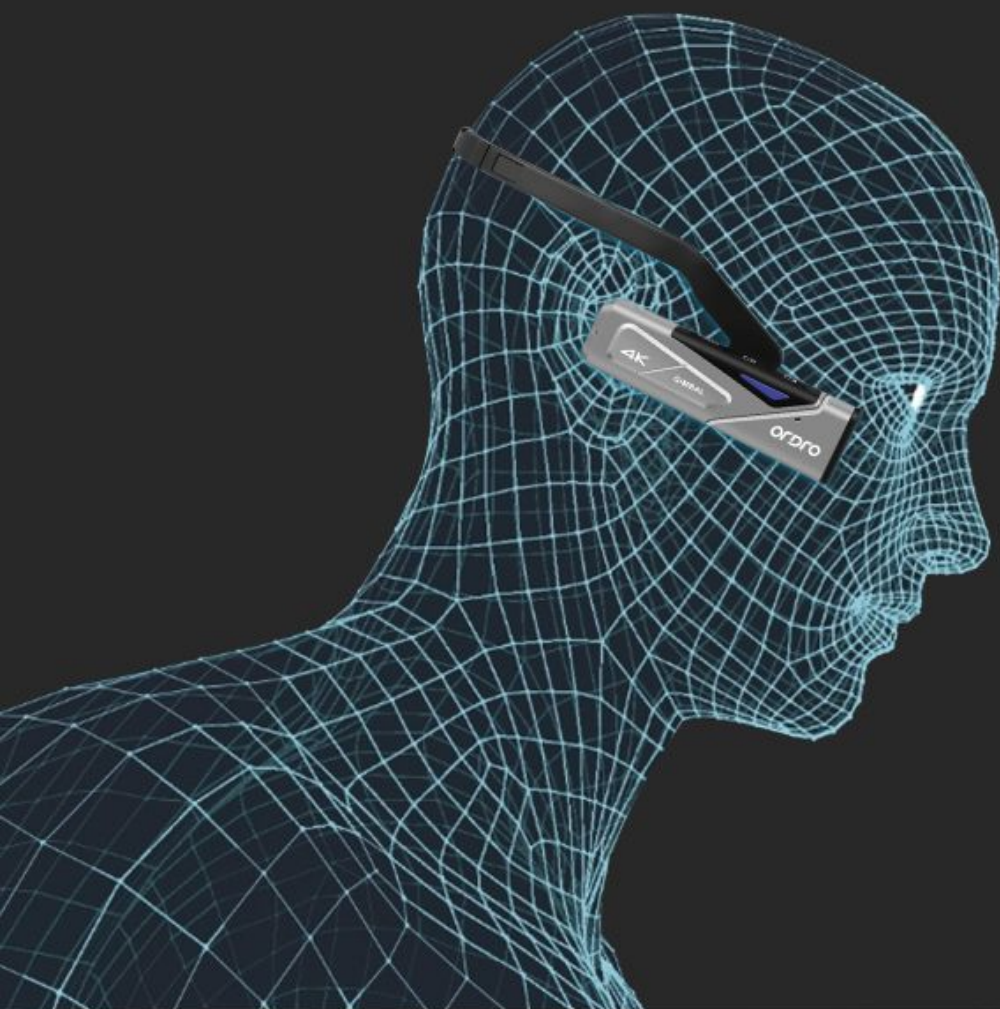

# Very small pan/tilt design    MINI size

To ensure that consumers use the first view video recording

Steady control

First Perspective

Double axis Gimbal anti-shake and electronic image analysis technology make sure you can record clear images while walking, this technology is based on human kinematics.

When you take macro shots, the lens is automatically focused.

Please keep a distance of 10cm or more.

1/3 inch Sensor

90 Wide angle lens

F/2.2 Large aperture

10cm macro real shot