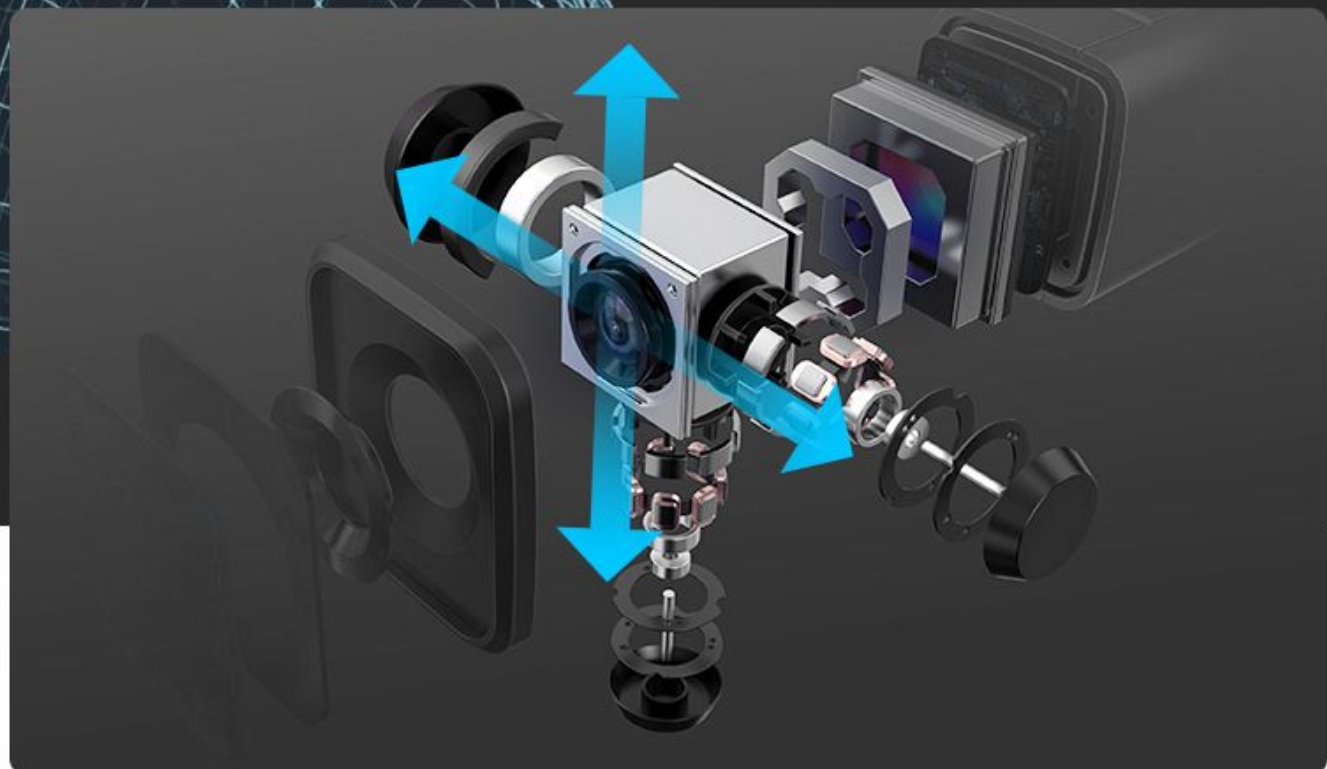

## Strong sensitivity

Equipped with HDR function, suitable for shooting in backlight/glare environment

1/4 standard screw hole

Can be equipped with a variety of brackets and wristbands

You can capture more beauty

# Very small pan/tilt design    MINI size

To ensure that consumers use the first view video recording

Steady control

First Perspective

Double axis Gimbal anti-shake and electronic image analysis technology make sure you can record clear images while walking, this technology is based on human kinematics.

When you take macro shots, the lens is automatically focused.

Please keep a distance of 10cm or more.

1/3 inch Sensor

90 Wide angle lens

F/2.2 Large aperture

10cm macro real shot