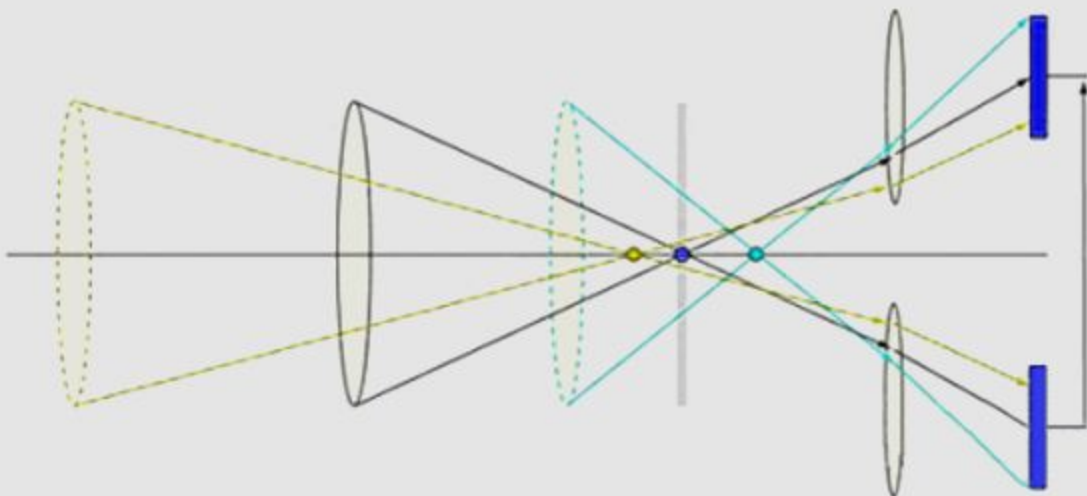

# Very small pan/tilt design    MINI size

To ensure that consumers use the first view video recording

Steady control

First Perspective

Double axis Gimbal anti-shake and electronic image analysis technology make sure you can record clear images while walking, this technology is based on human kinematics.

When you take macro shots, the lens is automatically focused.

Please keep a distance of 10cm or more.

1/3 inch Sensor

90 Wide angle lens

F/2.2 Large aperture

10cm macro real shot