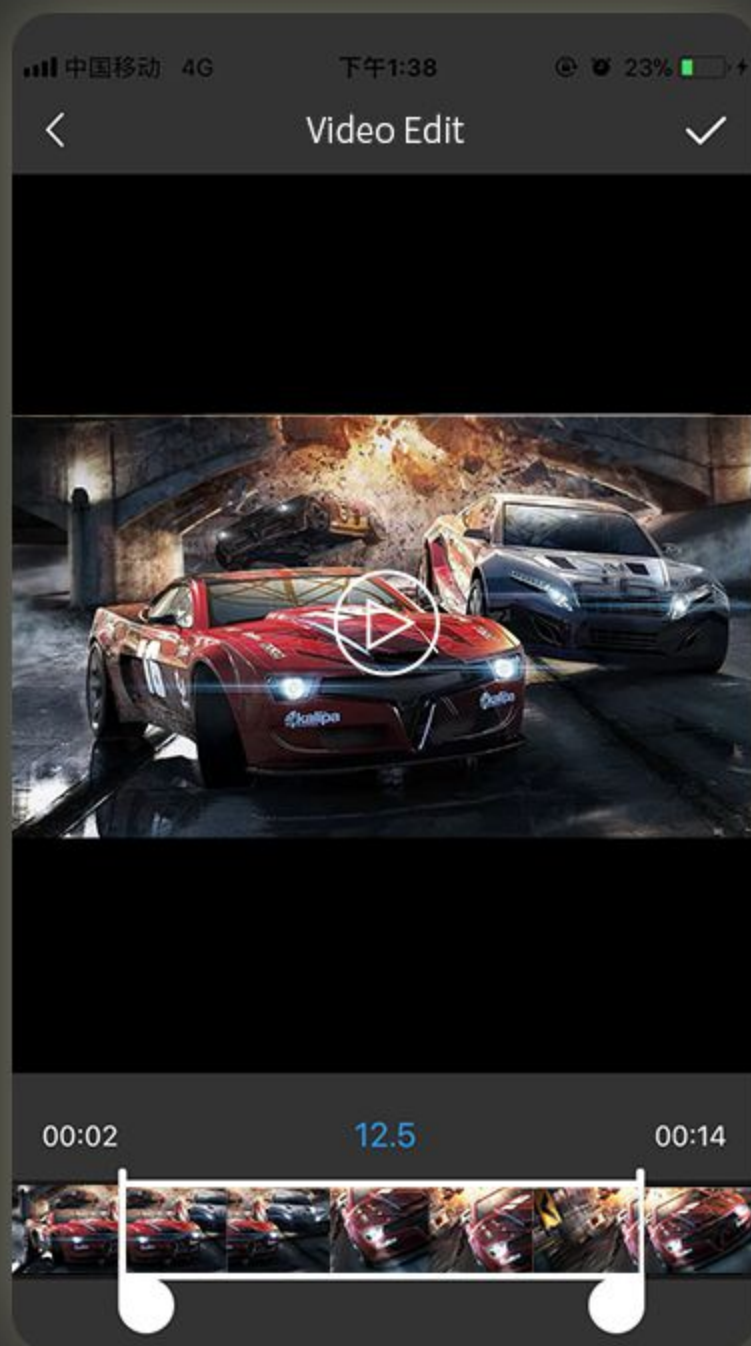

# W1 smart remote controler

RF 2.4G automatic connection when EP7 power on. 3 meter operation distance.

Support take the photo/video