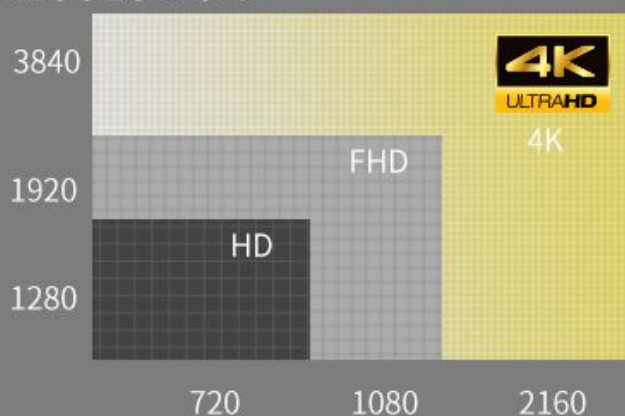

RESOLUTION